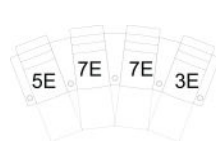

5E LHF Power Recliner w/ RHF Wedge Arm
40 x 42 x 43"
102 x 107 x 110 cm
IA: 23" / 59 cm

6E RHF Power Recliner w/LHF Wedge Arm
40 x 42 x 43"
102 x 107 x 110 cm
IA: 23" / 59 cm

7E RHF Wedge Arm Power Recliner
34 x 42 x 43"
87 x 107 x 110 cm

8E Armless Power Recliner
23 x 42 x 43"
59 x 107 x 110 cm

9E LHF Wedge Arm Power Recliner
34 x 42 x 43"
87 x 107 x 110 cm

POPULAR CONFIGURATIONS

1E/3E/3E
93 x 42"
237 x 107 cm

5E/7E/3E
109 x 48"
277 x 122 cm

1E/3E/3E/3E
122 x 42"
310 x 107 cm

5E/7E/7E/3E
144 x 55"
366 x 140 cm

SKU 4R/4E and 8R/8E are intended to only be used adjacent to skus with arms. If connected to an armless side, there could be gaps.

DIMENSIONS

Seat Depth: 21" / 53 cm
Seat Height: 21" / 52 cm
Arm Depth: 36" / 90 cm
Arm Height: 25" / 64 cm
Reclined Depth: 70" / 177 cm

Dimensions shown as Width x Depth x Height.

Dimensions are correct at the time of printing and are subject to change without notice. Actual measurements for each item may vary from what is shown here. Please allow up to a +/- 1 inch difference. Availability may vary by region.