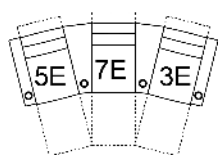

5E LHF Power Recliner w/ RHF Wedge Arm
40 x 42 x 43"
102 x 107 x 110 cm
IA: 23" / 59 cm

6E RHF Power Recliner w/LHF Wedge Arm
40 x 42 x 43"
102 x 107 x 110 cm
IA: 23" / 59 cm

7E RHF Wedge Arm Power Recliner
34 x 42 x 43"
87 x 107 x 110 cm

8E Armless Power Recliner
23 x 42 x 43"
59 x 107 x 110 cm

9E LHF Wedge Arm Power Recliner
34 x 42 x 43"
87 x 107 x 110 cm

POPULAR CONFIGURATIONS

1E/3E/3E
93 x 42"
237 x 107 cm

5E/7E/3E
109 x 48"
277 x 122 cm

1E/3E/3E/3E
122 x 42"
310 x 107 cm

5E/7E/7E/3E
144 x 55"
366 x 140 cm

SKU 4R/4E and 8R/8E are intended to only be used adjacent to skus with arms. If connected to an armless side, there could be gaps.

DIMENSIONS

Seat Depth: 21" / 53 cm
Seat Height: 21" / 52 cm
Arm Depth: 36" / 90 cm
Arm Height: 25" / 64 cm
Reclined Depth: 70" / 177 cm

Dimensions shown as Width x Depth x Height.

Dimensions are correct at the time of printing and are subject to change without notice. Actual measurements for each item may vary from what is shown here. Please allow up to a +/- 1 inch difference. Availability may vary by region.